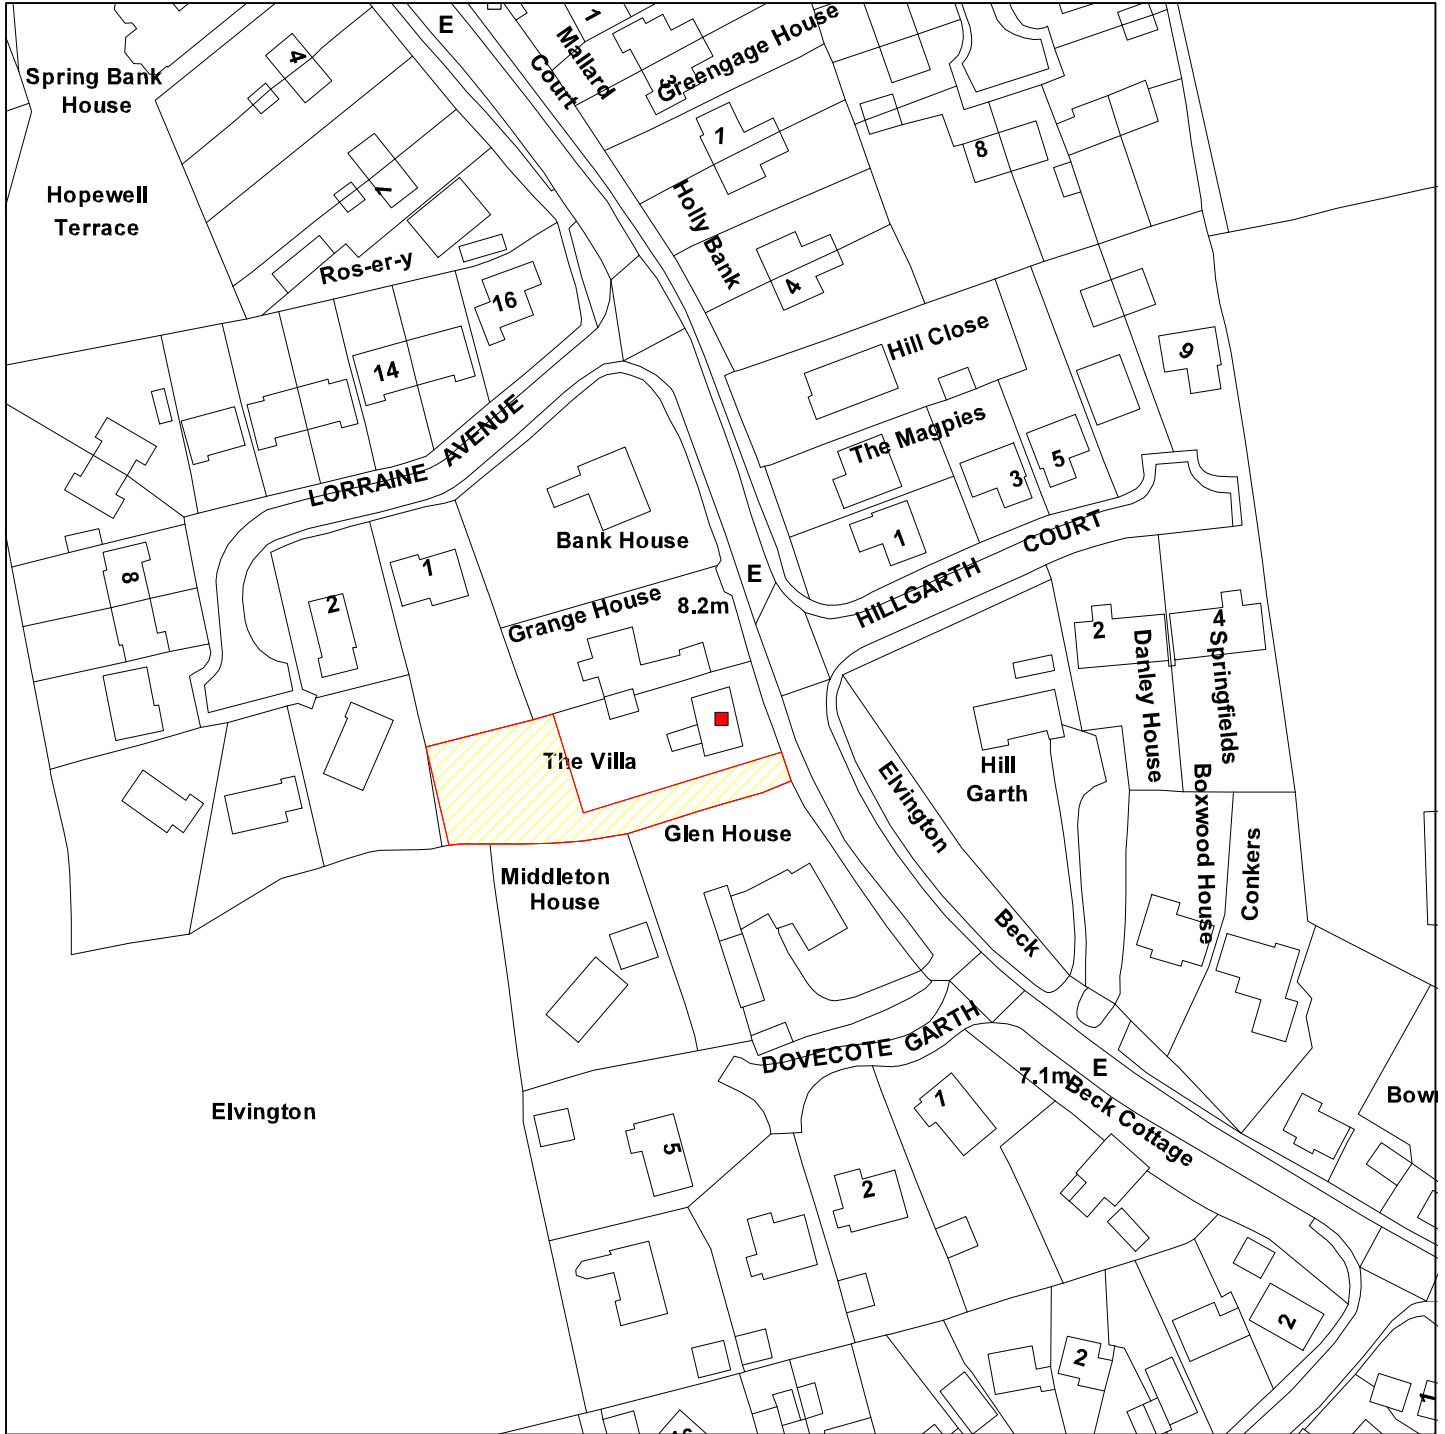

13/00769/FUL

The Villa Main Street Elvington

GIS by ESRI (UK)

Scale : 1:1250

Reproduced from the Ordnance Survey map with the permission of the Controller of Her Majesty's Stationery Office © Crown Copyright 2000.

Unauthorised reproduction infringes Crown Copyright and may lead to prosecution or civil proceedings.

Organisation	Not Set
Department	Not Set
Comments	Site Plan
Date	22 May 2013
SLA Number	Not Set